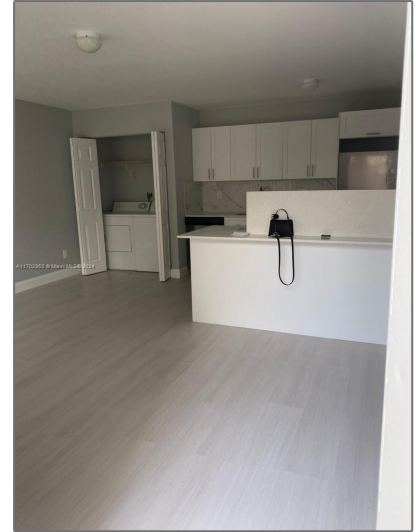

Residential Lease For Rent

627 Sqft - 641 Executive Center Dr # P106, West Palm Beach, Florida 33401

Basic [Details](#)

Property Type: **Residential Lease**

Listing Type: **For Rent**

Listing ID: **A11702955**