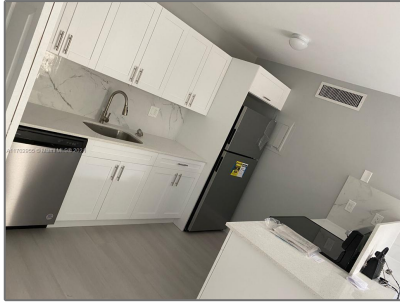

Residential Lease For Rent

627 Sqft - 641 Executive Center Dr # P106, West Palm Beach, Florida 33401

Basic [Details](#)

Property Type: **Residential Lease**

Listing Type: **For Rent**

Listing ID: **A11702955**