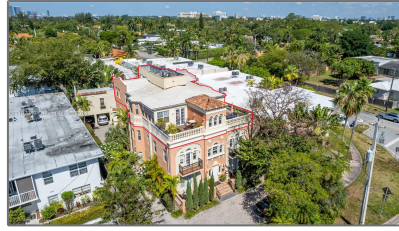

Residential For Sale

1,514 Sqft - 2870 Pine Tree Dr, Miami Beach,
Florida 33140

Basic [Details](#)

Property Type:	Residential
Listing Type:	For Sale
Listing ID:	A11702049
Price:	\$895,000
Bedrooms:	3
Bathrooms:	2
Square Footage:	1,514 Sqft
Year Built:	1926

Address [Map](#)

Country:	US
State:	FL
County:	Miami-Dade County
City:	Miami Beach
Zipcode:	33140
Street:	2870 Pine Tree Dr
Building Name:	2870 PINE TREE CONDO
Floor Number:	0
Longitude:	W81° 52' 18.7"
Latitude:	N25° 48' 22.2"