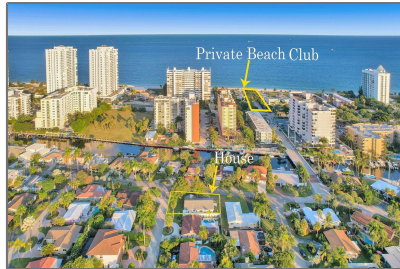

Residential Lease For Rent

1,971 Sqft - 1801 E Terra Mar Dr, Lauderdale By The Sea, Florida 33062

Basic [Details](#)

Property Type: **Residential Lease**

Listing Type: **For Rent**

Listing ID: **A11132730**

State: **FL**

County: **Broward County**

City: **Lauderdale By The Sea**

Zipcode: **33062**

Street: **1801 E Terra Mar Dr**

Building Name: **TERRA MAR ISLAND ESTATES**

Floor Number: **0**

Features