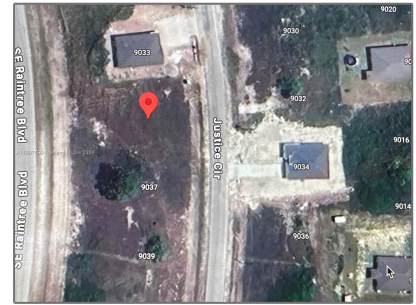

# Land/boat Docks For Sale

- 9035 W Justice Circle, La Belle, Florida 33935

## Basic [Details](#)

Property Type:	<b>Land/boat Docks</b>
Listing Type:	<b>For Sale</b>
Listing ID:	<b>A11697199</b>
Price:	<b>\$32,000</b>
Lot Area:	<b>10,019 Sqft</b>

## Address [Map](#)

Country:	<b>US</b>
State:	<b>FL</b>
County:	<b>Hendry County</b>
City:	<b>La Belle</b>
Zipcode:	<b>33935</b>
Street:	<b>9035 W Justice Circle</b>
Building Name:	<b>PORT LaBELLE</b>
Floor Number:	<b>0</b>
Longitude:	<b>W82° 38' 5.9"</b>
Latitude:	<b>N26° 44' 29.7"</b>