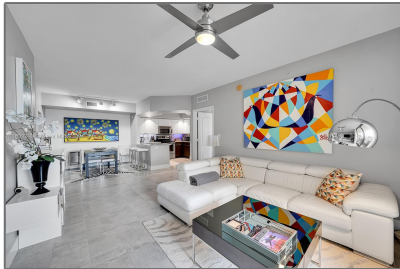

Residential Lease For Rent

1,269 Sqft - 110 N Federal Hwy # 501, Fort
Lauderdale, Florida 33301

Basic [Details](#)

Property Type: **Residential Lease**

Listing Type: **For Rent**

Listing ID: **A11699243**

Price: **\$2,900**