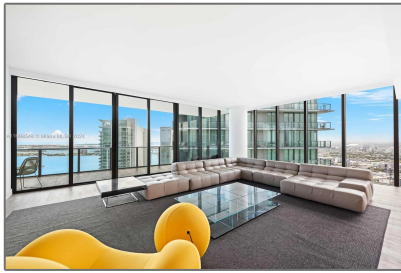

# Residential Lease For Rent

4,210 Sqft - 650 NE 32nd St, Miami, Florida 33137