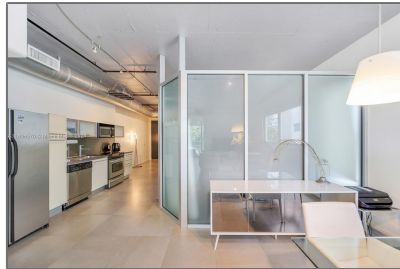

# Residential Lease For Rent

1,018 Sqft - 1700 Meridian Ave # 310, Miami Beach, Florida 33139