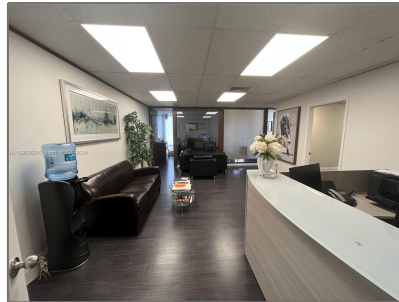

Commercial Sale For Sale

- 275 Commercial Blvd, Lauderdale By The Sea,
Florida 33308

Basic [Details](#)

Property Type:	Commercial Sale
Listing Type:	For Sale
Listing ID:	A11697962
Price:	\$1,200
Year Built:	1977
Lot Area:	15,000 Sqft