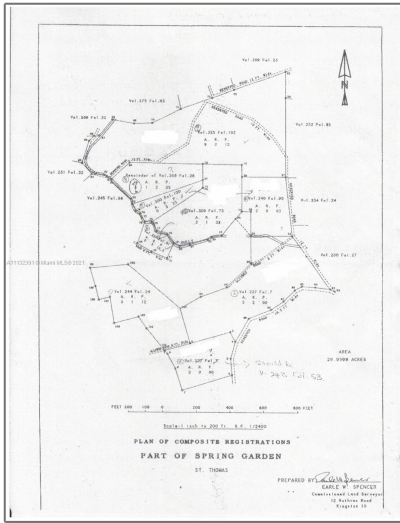

## Basic Details

Property Type: **Commercial Land**

Listing Type: **For Sale**

Listing ID: **A11132391**

Price: **\$250,000**

Lot Area: **1,263,240 Sqft**

## Address Map

Country: **US**

State: **JA**

County: **OUTSIDE of Florida**

Zipcode: **99**

Street: **ST. THOMAS  
JAMAICA**

Building Name: **JAMAICA**

Floor Number: **0**

Longitude: **E0° 0' 0"**

Latitude: **N0° 0' 0"**