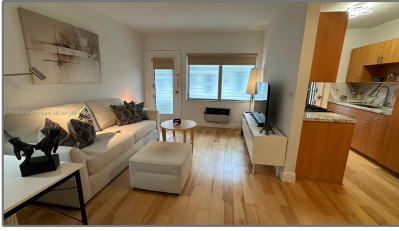

Residential Lease For Rent

560 Sqft - 640 Pennsylvania Ave # 14, Miami
Beach, Florida 33139

Basic [Details](#)

Property Type: **Residential Lease**

Listing Type: **For Rent**

Listing ID: **A11696346**

Price: **\$2,300**