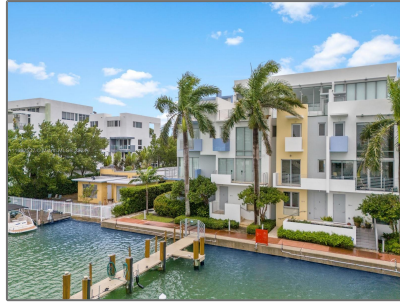

Residential Lease For Rent

2,682 Sqft - 155 N Shore Dr # 3, Miami Beach,
Florida 33141

Basic [Details](#)

Property Type: **Residential Lease**

Listing Type: **For Rent**

Listing ID: **A11692532**

Price: **\$13,000**

County: **Miami-Dade County**

City: **Miami Beach**

Zipcode: **33141**

Street: **155 N Shore Dr # 3**

Building Name: **NORMANDY GOLF
COURSE SUB**

Floor Number: **0**

Features

Swimming Pool: **In Ground**