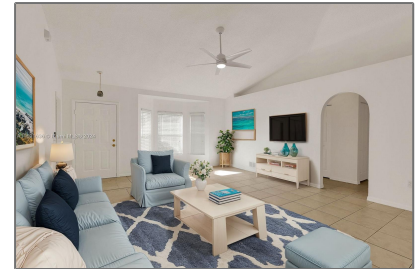

## Basic [Details](#)

Property Type:	<b>Residential Lease</b>
Listing Type:	<b>For Rent</b>
Listing ID:	<b>A11691636</b>
Price:	<b>\$2,500</b>
Bedrooms:	<b>3</b>
Bathrooms:	<b>2</b>
Square Footage:	<b>1,385 Sqft</b>
Year Built:	<b>2002</b>
Lot Area:	<b>9,798 Sqft</b>