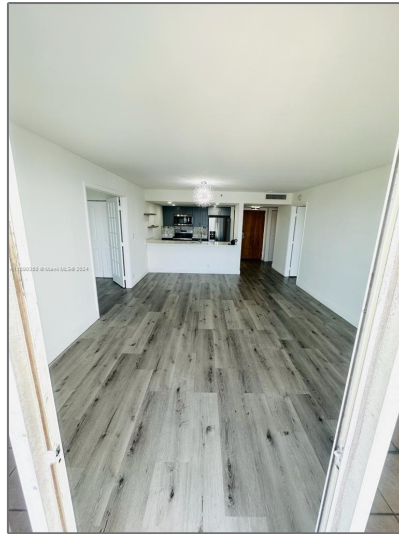

Residential Lease For Rent

1,030 Sqft - 7601 E Treasure Dr # 1702, North
Bay Village, Florida 33141

Basic [Details](#)

Property Type:	Residential Lease
Listing Type:	For Rent
Listing ID:	A11690350
Price:	\$2,900
Bedrooms:	2
Bathrooms:	2
Square Footage:	1,030 Sqft
Year Built:	1987

Address [Map](#)

Country:	US
State:	FL
County:	Miami-Dade County
City:	North Bay Village
Zipcode:	33141

Street: **7601 E Treasure Dr
1702**

Building Name: **THE GRANDVIEW
PALACE CONDO**

Floor Number: **0**