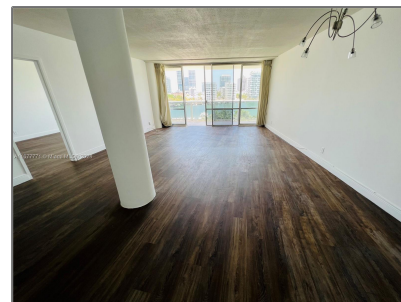

# Residential Lease For Rent

1,075 Sqft - 900 Bay Dr # 516, Miami Beach,  
Florida 33141