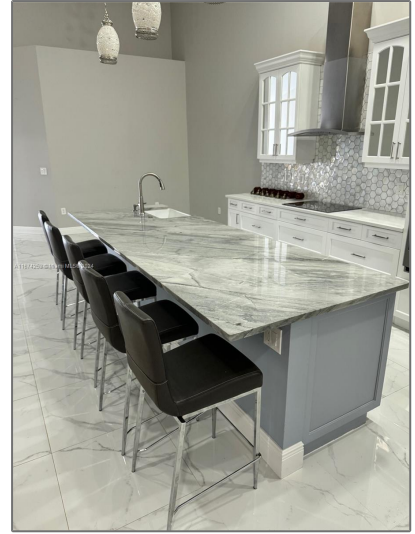

## Basic [Details](#)

Property Type:	<b>Residential Lease</b>
Listing Type:	<b>For Rent</b>
Listing ID:	<b>A11674253</b>
Price:	<b>\$4,100</b>
Bedrooms:	<b>3</b>
Bathrooms:	<b>3</b>
Half Bathrooms:	<b>1</b>
Square Footage:	<b>1,961 Sqft</b>
Year Built:	<b>2001</b>
Lot Area:	<b>4,655 Sqft</b>