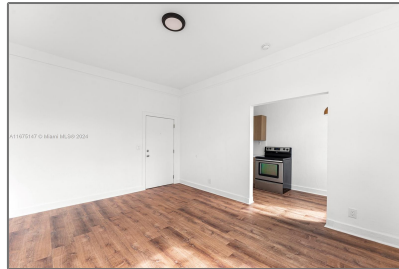

Residential Lease For Rent

600 Sqft - 36 NE 65th St # 11, Miami, Florida
33138

Basic [Details](#)

Property Type: **Residential Lease**

Listing Type: **For Rent**

Listing ID: **A11675147**

Price: **\$1,400**