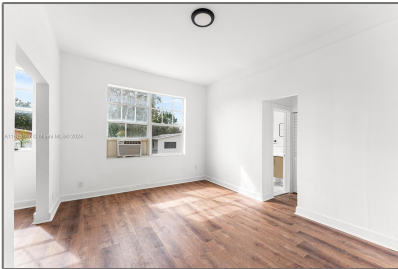

Residential Lease For Rent

600 Sqft - 36 NE 65th St # 11, Miami, Florida
33138

Basic [Details](#)

Property Type: **Residential Lease**

Listing Type: **For Rent**

Listing ID: **A11675147**

Price: **\$1,400**

Bathrooms: **1**

Square Footage: **600 Sqft**

Year Built: **1922**

Lot Area: **15,750 Sqft**

Address [Map](#)

Country: **US**

State: **FL**

County: **Miami-Dade County**