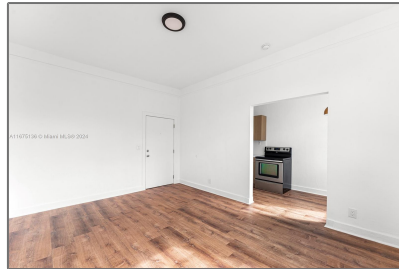

Residential Lease For Rent

600 Sqft - 36 NE 65th St # 10, Miami, Florida
33138

Basic [Details](#)

Property Type: **Residential Lease**

Listing Type: **For Rent**

Listing ID: **A11675136**

Price: **\$1,400**