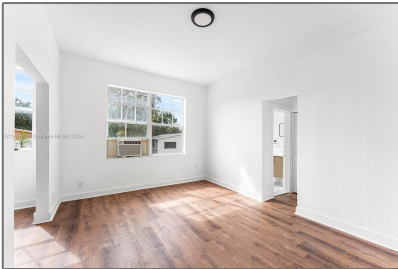

Residential Lease For Rent

600 Sqft - 36 NE 65th St # 10, Miami, Florida
33138

Basic [Details](#)

Property Type: **Residential Lease**

Listing Type: **For Rent**

Listing ID: **A11675136**

Price: **\$1,400**