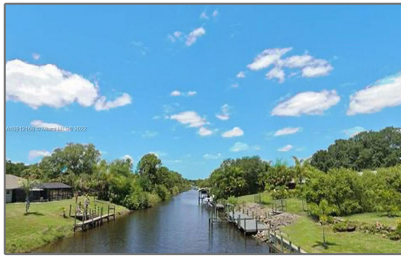

Land/boat Docks For Sale

- 322 Baytree Dr, Port Charlotte, Florida 33981

Basic Details

Property Type:	Land/boat Docks
Listing Type:	For Sale
Listing ID:	A10912168
Price:	\$99,000
Lot Area:	7,500 Sqft

Address Map

Country:	US
State:	FL
County:	Charlotte County
City:	Port Charlotte
Zipcode:	33981
Street:	322 Baytree Dr
Building Name:	Rotonda Lakes
Floor Number:	0
Longitude:	W83° 45' 59.4"
Latitude:	N26° 54' 56.6"