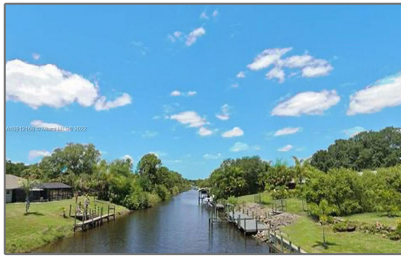

## Basic Details

Property Type:	<b>Land/boat Docks</b>
Listing Type:	<b>For Sale</b>
Listing ID:	<b>A10912168</b>
Price:	<b>\$99,000</b>
Lot Area:	<b>7,500 Sqft</b>