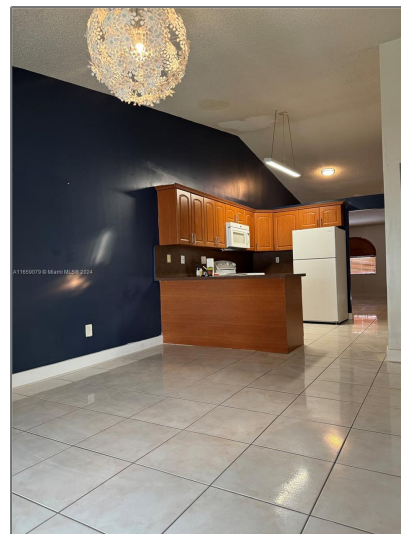

Residential Lease For Rent

1,554 Sqft - 5821 W 21st Ave # 1, Hialeah, Florida 33016

Basic [Details](#)

Property Type: **Residential Lease**

Listing Type: **For Rent**

Listing ID: **A11659079**

Price: **\$2,600**