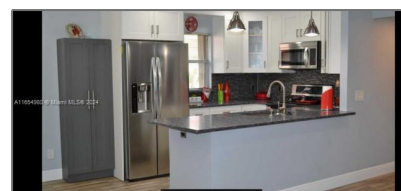

Residential For Sale

880 Sqft - 136 E Seville E # 1, Delray Beach,
Florida 33446

Basic [Details](#)

Property Type:	Residential
Listing Type:	For Sale
Listing ID:	A11654980
Price:	\$169,950
Bedrooms:	2
Bathrooms:	2
Square Footage:	880 Sqft
Year Built:	1973