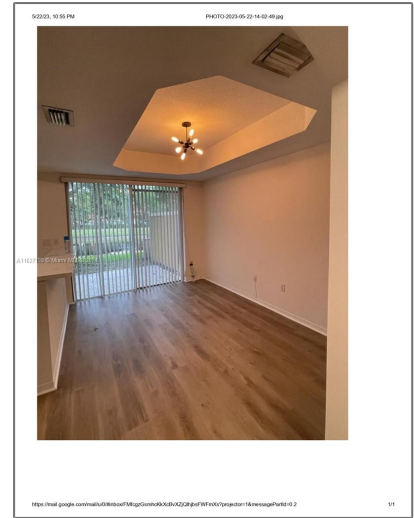

Residential Lease For Rent

1,747 Sqft - 805 SW 143rd Ave # 805, Pembroke Pines, Florida 33027

Basic [Details](#)

Property Type: **Residential Lease**

Listing Type: **For Rent**

Listing ID: **A11627199**

Price: **\$3,000**