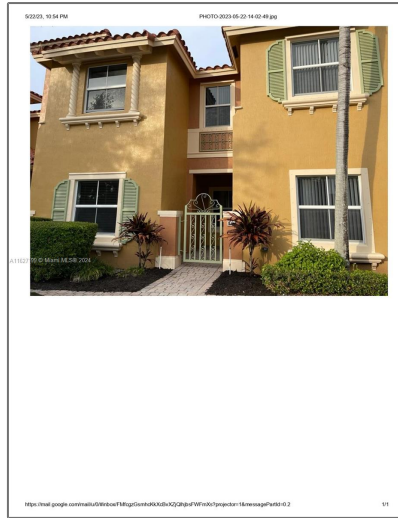

Residential Lease For Rent

1,747 Sqft - 805 SW 143rd Ave # 805, Pembroke Pines, Florida 33027

Basic [Details](#)

Property Type: **Residential Lease**

Listing Type: **For Rent**

Listing ID: **A11627199**

Price: **\$3,000**

Bedrooms: **3**

Bathrooms: **2**

Half Bathrooms: **1**

Square Footage: **1,747 Sqft**

Year Built: **2011**

Lot Area: **1,272 Sqft**

Address [Map](#)

Country: **US**