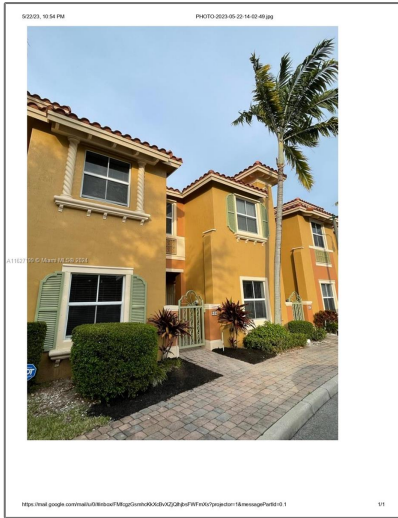

Residential Lease For Rent

1,747 Sqft - 805 SW 143rd Ave # 805, Pembroke Pines, Florida 33027

Basic [Details](#)

Property Type: **Residential Lease**

Listing Type: **For Rent**

Listing ID: **A11627199**

Price: **\$3,000**

Bedrooms: **3**

Bathrooms: **2**

Half Bathrooms: **1**

Square Footage: **1,747 Sqft**

Year Built: **2011**

Lot Area: **1,272 Sqft**

Address [Map](#)

Country: **US**

State: **FL**

County: **Broward County**

City: **Pembroke Pines**

Zipcode: **33027**

Features

View: **Lake**

Pet Allowed: **Restrictions Or Possible Restrictions**

Furnished: **Unfurnished**