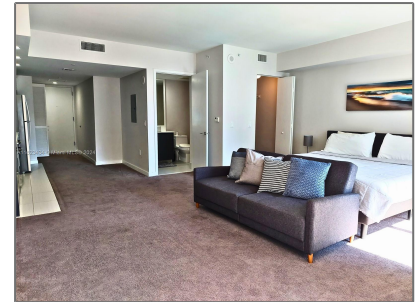

Residential Lease For Rent

545 Sqft - 31 SE 6th St # 1405, Miami, Florida
33131

Basic [Details](#)

Property Type:	Residential Lease
Listing Type:	For Rent
Listing ID:	A11623434
Price:	\$2,600
Bathrooms:	1
Square Footage:	545 Sqft
Year Built:	2014