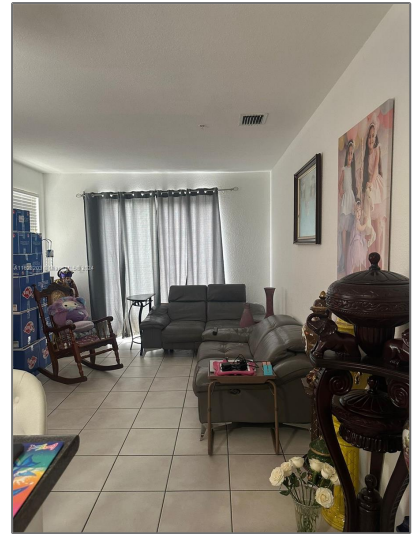

# Residential Lease For Rent

1,030 Sqft - 7060 NW 177th St # 12, Hialeah,  
Florida 33015