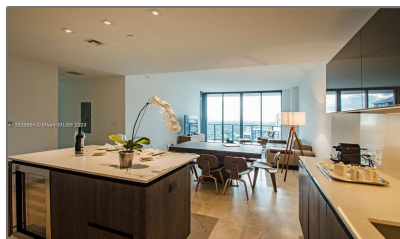

Residential Lease For Rent

1,219 Sqft - 68 SE 6th St # 3610, Miami, Florida 33131

Basic [Details](#)

Property Type: **Residential Lease**

Listing Type: **For Rent**

Listing ID: **A11622854**

Price: **\$6,900**