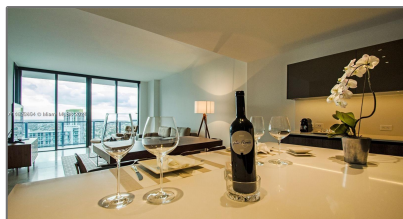

Residential Lease For Rent

1,219 Sqft - 68 SE 6th St # 3610, Miami, Florida 33131

Basic [Details](#)

Property Type: **Residential Lease**

Listing Type: **For Rent**

Listing ID: **A11622854**

Price: **\$6,900**