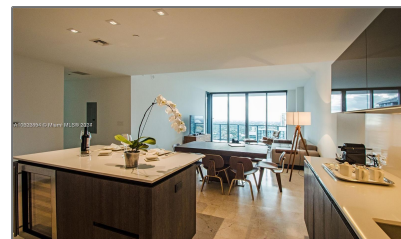

Residential Lease For Rent

1,219 Sqft - 68 SE 6th St # 3610, Miami, Florida 33131

Basic [Details](#)

Property Type: **Residential Lease**

Listing Type: **For Rent**

Listing ID: **A11622854**

Price: **\$6,900**