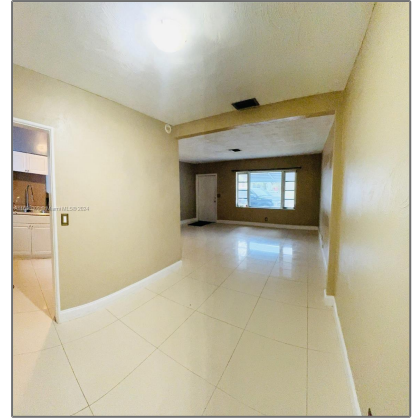

Residential Lease For Rent

1,156 Sqft - 1436 NE 15th Ave, Fort Lauderdale,
Florida 33304

Basic [Details](#)

Property Type: **Residential Lease**

Listing Type: **For Rent**

Listing ID: **A11606809**

Price: **\$2,600**