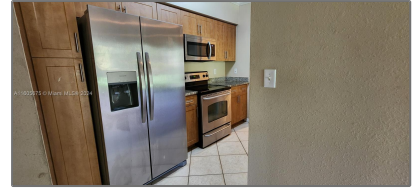

## Basic [Details](#)

Property Type:	<b>Residential Lease</b>
Listing Type:	<b>For Rent</b>
Listing ID:	<b>A11605675</b>
Price:	<b>\$1,900</b>
Bedrooms:	<b>1</b>
Bathrooms:	<b>1</b>
Square Footage:	<b>843 Sqft</b>
Year Built:	<b>2006</b>