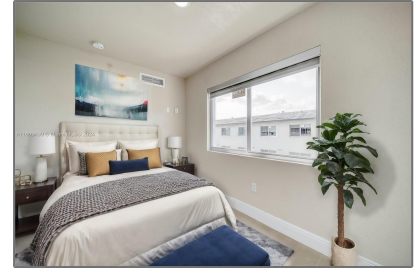

Residential Lease For Rent

710 Sqft - 13150 Memorial Hwy # 222, North
Miami, Florida 33161

Basic [Details](#)

Property Type: **Residential Lease**

Listing Type: **For Rent**

Listing ID: **A11603439**

Price: **\$2,400**