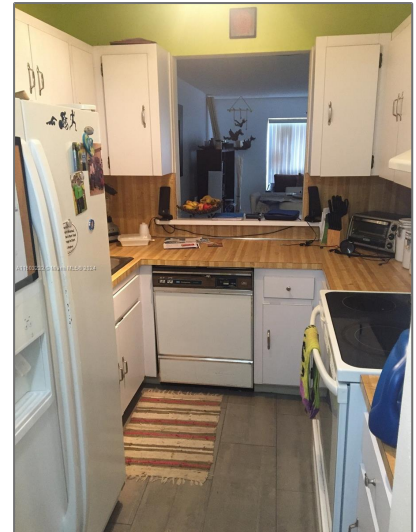

## Basic [Details](#)

Property Type:	<b>Residential Lease</b>
Listing Type:	<b>For Rent</b>
Listing ID:	<b>A11603232</b>
Price:	<b>\$1,700</b>
Bedrooms:	<b>1</b>
Bathrooms:	<b>1</b>
Half Bathrooms:	<b>1</b>
Square Footage:	<b>1,040 Sqft</b>
Year Built:	<b>1976</b>