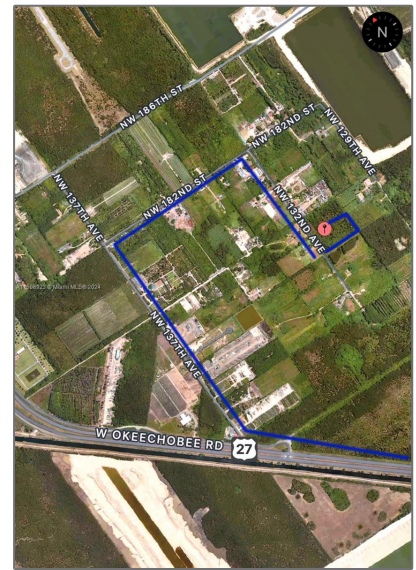

Commercial Land For Sale

- 17400 NW 132 AV, Hialeah, Florida 33018

Basic Details

| | |
|----------------|------------------------|
| Property Type: | Commercial Land |
| Listing Type: | For Sale |
| Listing ID: | A11508923 |
| Price: | \$3,250,000 |
| Lot Area: | 217,800 Sqft |

Address Map

| | |
|----------------|---------------------------------------|
| Country: | US |
| State: | FL |
| County: | Miami-Dade County |
| City: | Hialeah |
| Zipcode: | 33018 |
| Street: | 17400 NW 132 AV |
| Building Name: | FLORIDA FRUIT LAND COMPANY |
| Floor Number: | 0 |
| Longitude: | E0° 0' 0" |