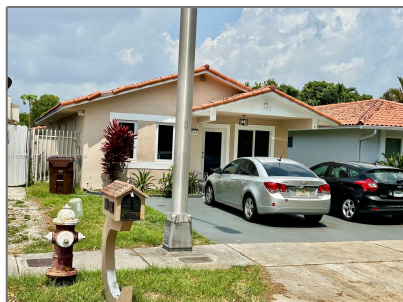

Residential Lease For Rent

1,406 Sqft - 6598 W 22nd Ct, Hialeah, Florida
33016

Basic [Details](#)

Property Type: **Residential Lease**

Listing Type: **For Rent**

Listing ID: **A11586140**

Price: **\$3,300**

Bedrooms: **3**

Bathrooms: **2**

Square Footage: **1,406 Sqft**

Year Built: **1988**

Lot Area: **3,497 Sqft**

Address [Map](#)

Country: **US**

State: **FL**

County: **Miami-Dade County**

City: **Hialeah**

Zipcode: **33016**

Street: **6598 W 22nd Ct**

Building Name: **3RD ADDN TO
BARACOA**

Floor Number: **0**

Features

Cooling System: **Other**