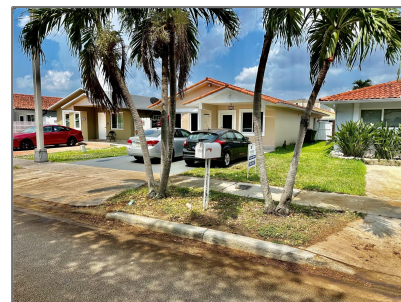

Residential Lease For Rent

1,406 Sqft - 6598 W 22nd Ct, Hialeah, Florida
33016

Basic [Details](#)

Property Type: **Residential Lease**

Listing Type: **For Rent**

Listing ID: **A11586140**

Price: **\$3,300**

Bedrooms: **3**

Bathrooms: **2**

Square Footage: **1,406 Sqft**

Year Built: **1988**

Lot Area: **3,497 Sqft**

Address [Map](#)

Country: **US**

State: **FL**

County: **Miami-Dade County**

City: **Hialeah**

Zipcode: **33016**

Street: **6598 W 22nd Ct**

Building Name: **3RD ADDN TO
BARACOA**

Floor Number: **0**

Features

Cooling System: **Other**