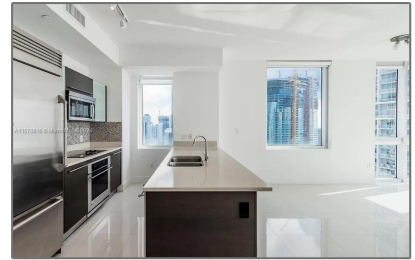

Residential Lease For Rent

1,494 Sqft - 500 Brickell Ave # 4101, Miami,
Florida 33131

Basic [Details](#)

Property Type: **Residential Lease**

Listing Type: **For Rent**

Listing ID: **A11578816**

Price: **\$6,500**

City: **Miami**

Zipcode: **33131**

Street: **500 Brickell Ave #
4101**

Building Name: **500 BRICKELL
EAST CONDO**

Floor Number: **0**

Longitude: **W81° 48' 33.8"**

Features

Swimming Pool: **In Ground**