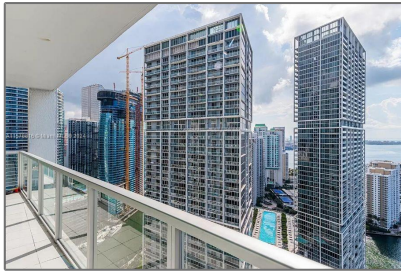

Residential Lease For Rent

1,494 Sqft - 500 Brickell Ave # 4101, Miami,
Florida 33131

Basic [Details](#)

Property Type: **Residential Lease**

Listing Type: **For Rent**

Listing ID: **A11578816**

Price: **\$6,500**

Bedrooms: **3**

Bathrooms: **3**

Square Footage: **1,494 Sqft**

Year Built: **2008**

Address [Map](#)

Country: **US**

State: **FL**

County: **Miami-Dade County**

City: **Miami**

Zipcode: **33131**

Street: **500 Brickell Ave #
4101**

Building Name: **500 BRICKELL
EAST CONDO**

Floor Number: **0**

Longitude: **W81° 48' 33.8"**

Features

Swimming Pool: **In Ground**