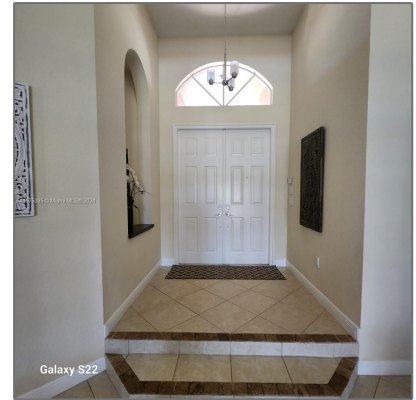

Residential Lease For Rent

4,382 Sqft - 15088 SW 34th St, Davie, Florida
33331

Basic [Details](#)

Property Type: **Residential Lease**

Listing Type: **For Rent**

Listing ID: **A11575395**

Price: **\$6,995**

County: **Broward County**

City: **Davie**

Zipcode: **33331**

Street: **15088 SW 34th St**

Building Name: **RIVERSTONE**

Features

Pet Allowed

Furnished: