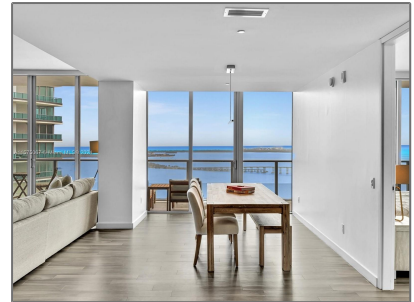

Residential Lease For Rent

1,622 Sqft - 1300 Brickell Bay Dr # 4203, Miami, Florida 33131

Basic [Details](#)

Property Type: **Residential Lease**

Listing Type: **For Rent**

Listing ID: **A11575067**

Price: **\$9,000**