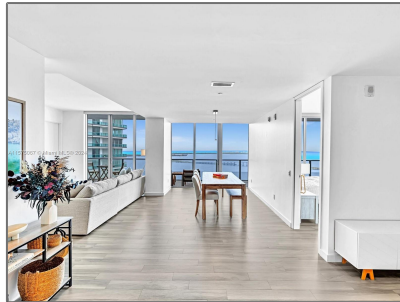

Residential Lease For Rent

1,622 Sqft - 1300 Brickell Bay Dr # 4203, Miami, Florida 33131

Basic [Details](#)

Property Type: **Residential Lease**

Listing Type: **For Rent**

Listing ID: **A11575067**

Price: **\$9,000**

County: **Miami-Dade County**

City: **Miami**

Zipcode: **33131**

Street: **1300 Brickell Bay
Dr # 4203**

Building Name: **BRICKELLHOUSE
CONDO**

Floor Number: **0**

Features

✓ Swimming Pool: **Heated, Hot Tub,
Automatic Chlorination**