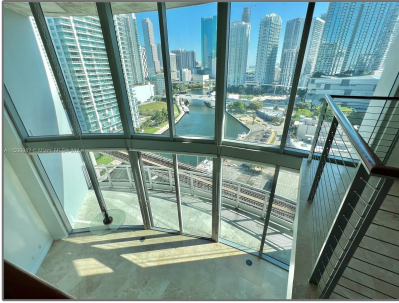

Residential Lease For Rent

1,284 Sqft - 690 SW 1st Ct # 1902, Miami, Florida 33130

Basic [Details](#)

Property Type: **Residential Lease**

Listing Type: **For Rent**

Listing ID: **A11566982**

Price: **\$4,500**

City: **Miami**

Zipcode: **33130**

Street: **690 SW 1st Ct # 1902**

Building Name: **NEO VERTIKA CONDO**

Floor Number: **0**

Longitude: **W81° 48' 14.1"**

Features

- ✓ Swimming Pool: **Community**
- ✓ Cooling System: **Central Air**
- ✓ View: **Water, River**
- ✓ Furnished: **Unfurnished**