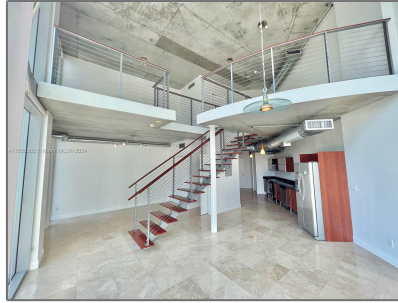

Residential Lease For Rent

1,284 Sqft - 690 SW 1st Ct # 1902, Miami, Florida 33130

Basic [Details](#)

Property Type: **Residential Lease**

Listing Type: **For Rent**

Listing ID: **A11566982**

Price: **\$4,500**

City: **Miami**

Zipcode: **33130**

Street: **690 SW 1st Ct # 1902**

Building Name: **NEO VERTIKA CONDO**

Floor Number: **0**

Longitude: **W81° 48' 14.1"**

Features

- ✓ Swimming Pool: **Community**
- ✓ Cooling System: **Central Air**
- ✓ View: **Water, River**
- ✓ Furnished: **Unfurnished**