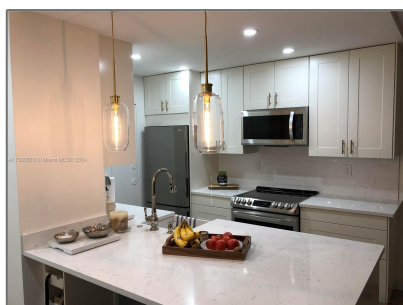

Residential Lease For Rent

850 Sqft - 900 NE 18th Ave # 206, Fort
Lauderdale, Florida 33304

Basic [Details](#)

Property Type:	Residential Lease
Listing Type:	For Rent
Listing ID:	A11566676
Price:	\$2,500
Bedrooms:	2
Bathrooms:	1
Square Footage:	850 Sqft
Year Built:	1970