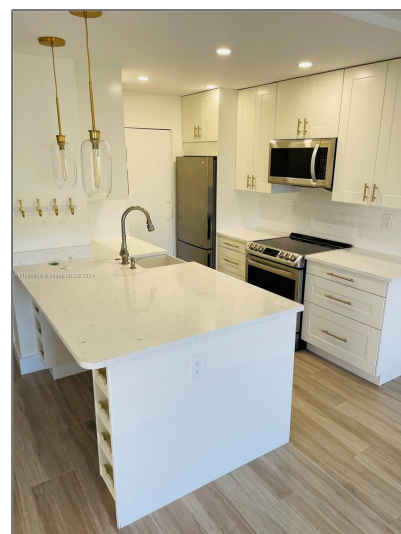

Residential Lease For Rent

850 Sqft - 900 NE 18th Ave # 206, Fort
Lauderdale, Florida 33304

Basic [Details](#)

Property Type:	Residential Lease
Listing Type:	For Rent
Listing ID:	A11566676
Price:	\$2,500
Bedrooms:	2
Bathrooms:	1
Square Footage:	850 Sqft
Year Built:	1970