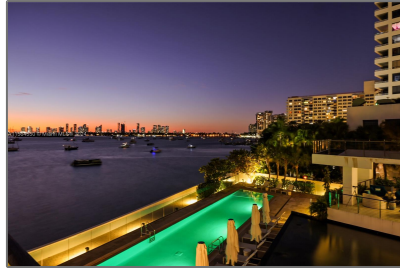

Residential Lease For Rent

2,374 Sqft - 1300 Monad Ter # 2F, Miami Beach, Florida 33139

Basic [Details](#)

Property Type:	Residential Lease
Listing Type:	For Rent
Listing ID:	A11564550
Price:	\$29,500
Bedrooms:	3
Bathrooms:	3
Half Bathrooms:	1
Square Footage:	2,374 Sqft
Year Built:	2021