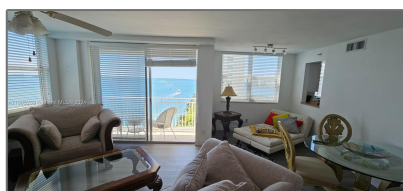

Residential Lease For Rent

1,065 Sqft - 770 Claughton Island Dr # 1216,
Miami, Florida 33131

Basic [Details](#)

Property Type: **Residential Lease**

Listing Type: **For Rent**

Listing ID: **A11565289**

Price: **\$3,100**