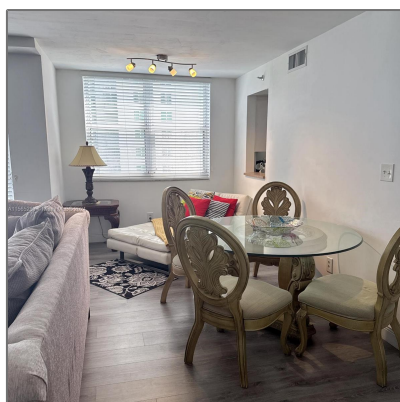

Residential Lease For Rent

1,065 Sqft - 770 Claughton Island Dr # 1216,
Miami, Florida 33131

Basic [Details](#)

Property Type: **Residential Lease**

Listing Type: **For Rent**

Listing ID: **A11565289**

Price: **\$3,100**