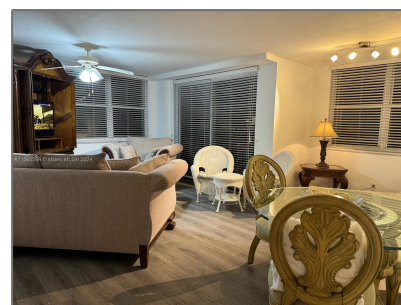

Residential Lease For Rent

1,065 Sqft - 770 Claughton Island Dr # 1216,
Miami, Florida 33131

Basic [Details](#)

Property Type: **Residential Lease**

Listing Type: **For Rent**

Listing ID: **A11565289**

Price: **\$3,100**