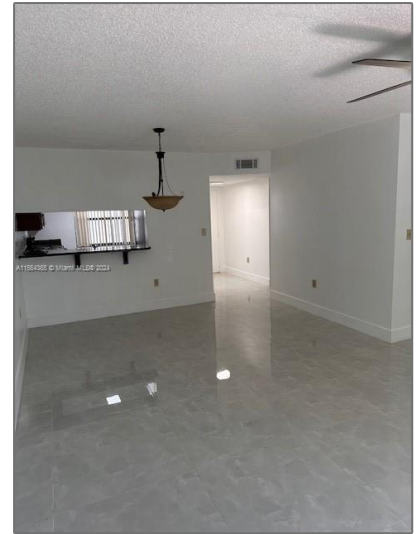

Residential Lease For Rent

938 Sqft - 5835 W 20th Ave # 106, Hialeah,
Florida 33012

Basic Details

Property Type: **Residential Lease**

Listing Type: **For Rent**

Listing ID: **A11564365**

Price: **\$2,500**