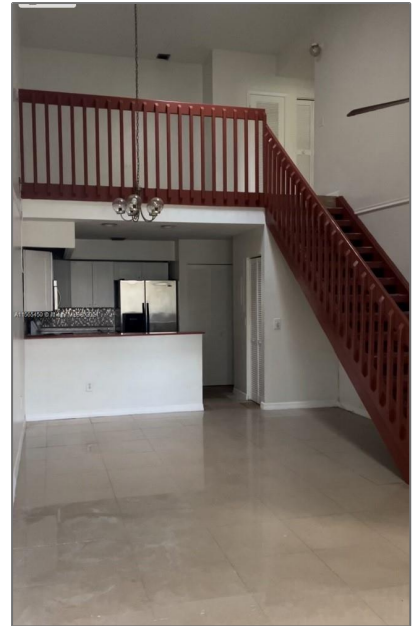

Residential Lease For Rent

1,186 Sqft - 1830 Adventure Pl, North Lauderdale, Florida 33068

Basic [Details](#)

Property Type: **Residential Lease**

Listing Type: **For Rent**

Listing ID: **A11565450**

Price: **\$2,300**