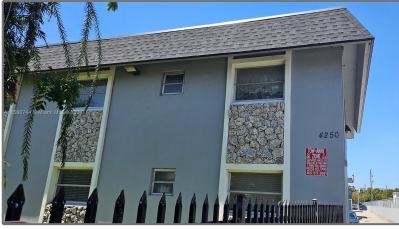

Residential Lease For Rent

633 Sqft - 4250 SW 67th Ave # 24, Miami, Florida 33155

Basic [Details](#)

Property Type: **Residential Lease**

Listing Type: **For Rent**

Listing ID: **A11560744**

Price: **\$1,900**

Bedrooms: **1**

Bathrooms: **1**

Square Footage: **633 Sqft**

Year Built: **1968**

Address [Map](#)

Country: **US**

State: **FL**

County: **Miami-Dade County**

City: **Miami**

Zipcode: **33155**

Street: **4250 SW 67th Ave
24**

Building Name: **GABLES EDGE
CONDO**

Floor Number: **0**

Longitude: **W81° 41' 47.6"**

Features

✓ Heating System: **Central, Gas**