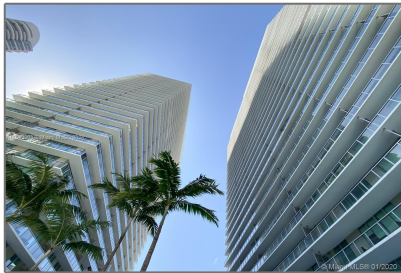

Residential Lease For Rent

694 Sqft - 1111 SW 1st Ave, Miami, Florida 33130

Basic [Details](#)

Property Type:	Residential Lease
Listing Type:	For Rent
Listing ID:	A11563068
Price:	\$3,000
Bedrooms:	1
Bathrooms:	1
Square Footage:	694 Sqft
Year Built:	2008

Address [Map](#)

Country:	US
State:	FL
County:	Miami-Dade County
City:	Miami
Zipcode:	33130
Street:	1111 SW 1st Ave
Building Name:	THE AXIS ON BRICKELL II C
Floor Number:	0
Longitude:	W81° 48' 19.2"
Latitude:	N25° 45' 46.2"