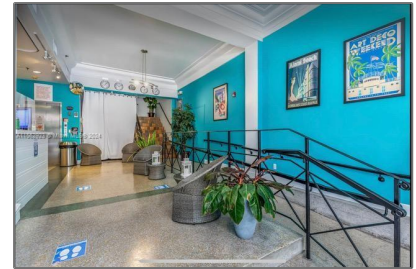

# Residential For Sale

270 Sqft - 763 Pennsylvania Ave # 116, Miami Beach, Florida 33139