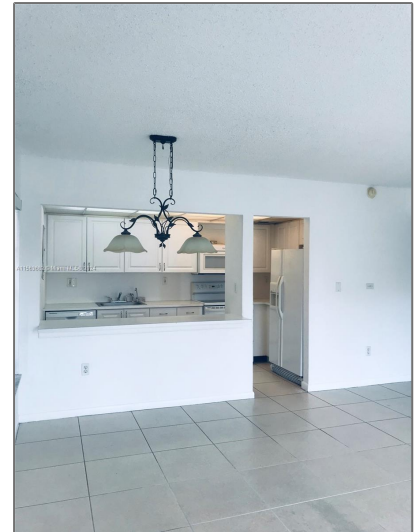

Residential Lease For Rent

950 Sqft - 17600 NW 68th Ave # B3006, Hialeah,
Florida 33015

Basic [Details](#)

Property Type: **Residential Lease**

Listing Type: **For Rent**

Listing ID: **A11563682**

Price: **\$2,200**