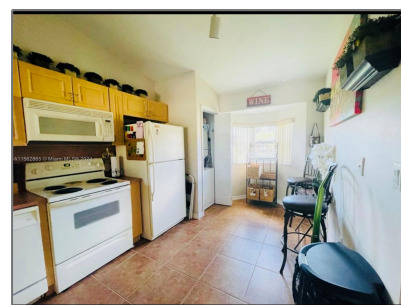

Residential Lease For Rent

910 Sqft - 940 NE 34th Ave # 203, Homestead,
Florida 33033

Basic [Details](#)

Property Type: **Residential Lease**

Listing Type: **For Rent**

Listing ID: **A11562865**

Price: **\$1,990**

City: **Homestead**

Zipcode: **33033**

Street: **940 NE 34th Ave #
203**

Building Name: **MONTEREY AT
MALIBU BAY CO**

Floor Number: **0**

Longitude: **W81° 34' 28.6"**

Features

Heating System: **Central**