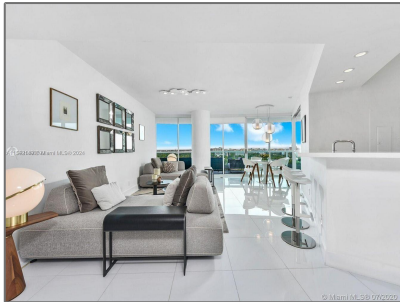

Residential Lease For Rent

1,210 Sqft - 2127 Brickell Ave # 1606, Miami,
Florida 33129

Basic [Details](#)

Property Type: **Residential Lease**

Listing Type: **For Rent**

Listing ID: **A11562148**

Price: **\$6,000**