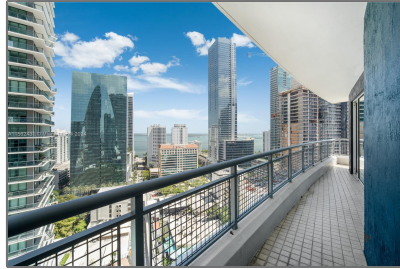

Residential Lease For Rent

1,240 Sqft - 60 SW 13th St # 2100, Miami, Florida 33130

Basic [Details](#)

Property Type: **Residential Lease**

Listing Type: **For Rent**

Listing ID: **A11562431**

Price: **\$4,500**

County: **Miami-Dade County**

City: **Miami**

Zipcode: **33130**

Street: **60 SW 13th St #
2100**

Building Name: **INFINITY AT
BRICKELL COND**

Floor Number: **0**

Features

✓ Swimming Pool: **Community, In Ground**