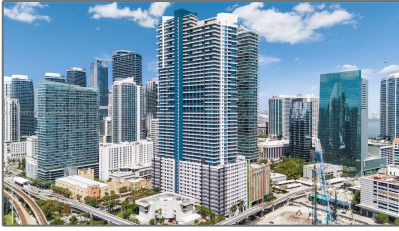

Residential Lease For Rent

1,240 Sqft - 60 SW 13th St # 2100, Miami, Florida 33130

Basic [Details](#)

Property Type: **Residential Lease**

Listing Type: **For Rent**

Listing ID: **A11562431**

Price: **\$4,500**

County: **Miami-Dade County**

City: **Miami**

Zipcode: **33130**

Street: **60 SW 13th St #
2100**

Building Name: **INFINITY AT
BRICKELL COND**

Floor Number: **0**

Features

✓ Swimming Pool: **Community, In Ground**