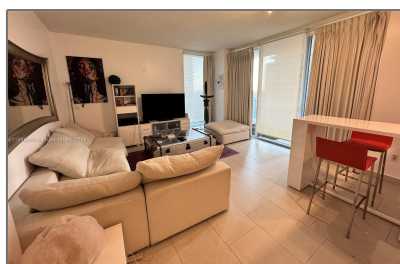

Residential Lease For Rent

1,278 Sqft - 1050 Brickell Ave # 2814, Miami, Florida 33131

Basic [Details](#)

Property Type: **Residential Lease**

Listing Type: **For Rent**

Listing ID: **A11563240**

Price: **\$4,000**

County: **Miami-Dade County**

City: **Miami**

Zipcode: **33131**

Street: **1050 Brickell Ave #
2814**

Building Name: **1060 BRICKELL
CONDO**

Floor Number: **0**

Features

Swimming Pool: **In Ground**