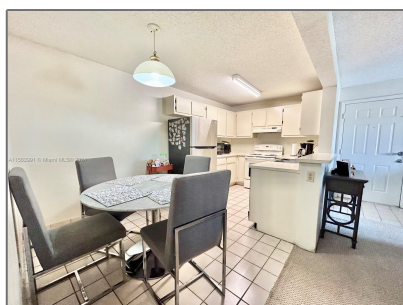

Residential Lease For Rent

881 Sqft - 200 W Palm Cir W # 305, Pembroke Pines, Florida 33025

Basic [Details](#)

Property Type: **Residential Lease**

Listing Type: **For Rent**

Listing ID: **A11562991**

Price: **\$2,000**