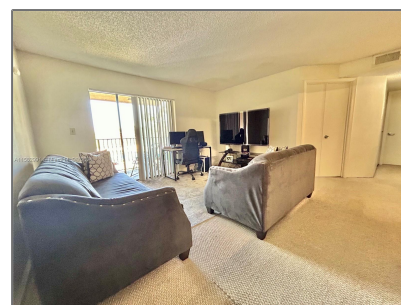

Residential Lease For Rent

881 Sqft - 200 W Palm Cir W # 305, Pembroke Pines, Florida 33025

Basic [Details](#)

Property Type: **Residential Lease**

Listing Type: **For Rent**

Listing ID: **A11562991**

Price: **\$2,000**