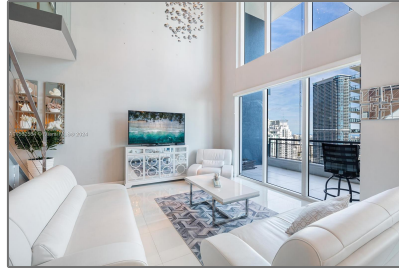

Residential Lease For Rent

1,255 Sqft - 60 SW 13 St # 4212, Miami, Florida
33130

Basic [Details](#)

Property Type: **Residential Lease**

Listing Type: **For Rent**

Listing ID: **A11562564**

Price: **\$4,900**