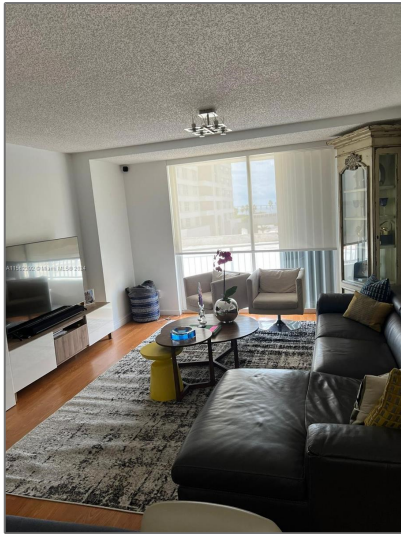

Residential Lease For Rent

735 Sqft - 770 Claughton Island Dr # 510, Miami, Florida 33131

Basic [Details](#)

Property Type: **Residential Lease**

Listing Type: **For Rent**

Listing ID: **A11562392**

Price: **\$2,700**